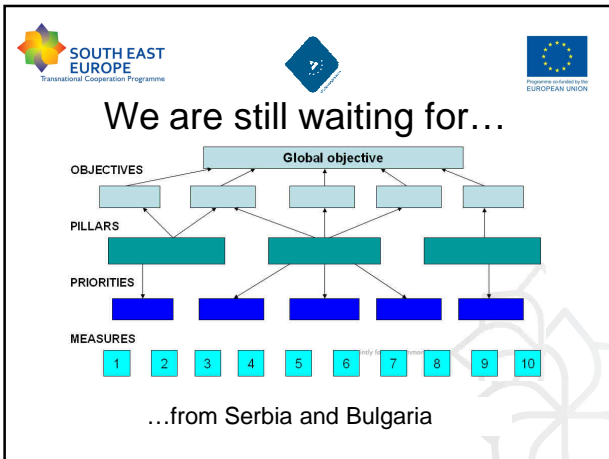

Jointly for our common future

SOUTH EAST EUROPE
 Transnational Cooperation Programme

 Programmed and funded by the EUROPEAN UNION

Country	analysis	indicators	SWOT	strategies	Server
Slovakia	✓	✓	✓	✓	✓
Hungary	✓	✓	✓	✓	ongoing
Croatia	✓	?	✓	✓	?
Serbia	✓	✓	✓	?	?
Romania	✓	✓	✓	✓	✓
Bulgaria	✓	✓	✓	?	?
Ukraine	✓	?	✓	?	?
Moldavia	✓	✓	✓	✓	?

Jointly for our common future

Web portal?...

SOUTH EAST EUROPE
 Transnational Cooperation Programme

 Programmed and funded by the EUROPEAN UNION

WP7

ASH & HCS subregions:

Analysis part A ready
 Analysis part B ongoing